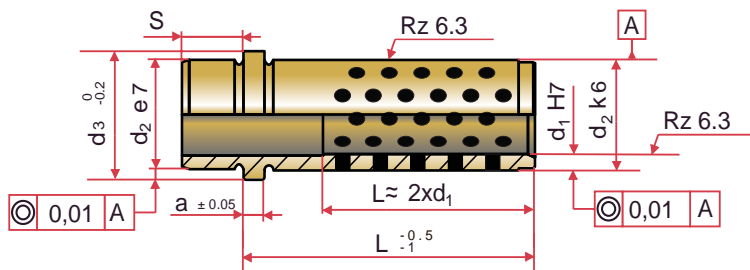

Tailed oilless bush BR10W

Casquillo autolubricado con centrador BR10W

Tuleja prowadząca z kołnierzem centrującym samosmarująca BR10W

Casquilho dois corpos bronze alumínio com grafite BR10W

Bague bronze a collerette avec plot de centrage avec inserts graphite type BR10W.

Mat. : Aluminium bronze + graphite inserts.

a	S	d3	d2	d1	L	REF.	d1	REF.
3	5	16	14	9	12	BR10W/ 9 x 12	10	BR10W/ 10 x 12
					17	BR10W/ 9 x 17		BR10W/ 10 x 17
					22	BR10W/ 9 x 22		BR10W/ 10 x 22
					27	BR10W/ 9 x 27		BR10W/ 10 x 27
					36	BR10W/ 9 x 36		BR10W/ 10 x 36
					46	BR10W/ 9 x 46		BR10W/ 10 x 46
6	8	25	20	14	17	BR10W/ 14 x 17	15	BR10W/ 15 x 17
					22	BR10W/ 14 x 22		BR10W/ 15 x 22
					27	BR10W/ 14 x 27		BR10W/ 15 x 27
					36	BR10W/ 14 x 36		BR10W/ 15 x 36
					46	BR10W/ 14 x 46		BR10W/ 15 x 46
					56	BR10W/ 14 x 56		BR10W/ 15 x 56
		31	26	18	17	BR10W/ 18 x 17	20	BR10W/ 20 x 17
					22	BR10W/ 18 x 22		BR10W/ 20 x 22
					27	BR10W/ 18 x 27		BR10W/ 20 x 27
					36	BR10W/ 18 x 36		BR10W/ 20 x 36
					46	BR10W/ 18 x 46		BR10W/ 20 x 46
					56	BR10W/ 18 x 56		BR10W/ 20 x 56
		35	30	22	22	BR10W/ 22 x 22	24	BR10W/ 24 x 22
					27	BR10W/ 22 x 27		BR10W/ 24 x 27
					36	BR10W/ 22 x 36		BR10W/ 24 x 36
					46	BR10W/ 22 x 46		BR10W/ 24 x 46
					56	BR10W/ 22 x 56		BR10W/ 24 x 56