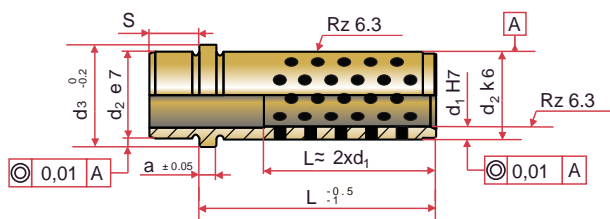

Tailed oilless bush BR10W

Casquillo autolubricado con centrador BR10W

Tuleja prowadząca z kołnierzem centrującym samosmarująca BR10W

Casquilho dois corpos bronze alumínio com grafite BR10W

Bague bronze a collerette avec plot de centrage avec inserts graphite type BR10W.

Mat. : Aluminium bronze + graphite inserts.

a	S	d3	d2	d1	L	REF.	d1	REF.
3	5	16	14	9	12	BR10W/ 9 x 12	10	BR10W/ 10 x 12
					17	BR10W/ 9 x 17		BR10W/ 10 x 17
					22	BR10W/ 9 x 22		BR10W/ 10 x 22
					27	BR10W/ 9 x 27		BR10W/ 10 x 27
					36	BR10W/ 9 x 36		BR10W/ 10 x 36
					46	BR10W/ 9 x 46		BR10W/ 10 x 46
6	8	25	20	14	17	BR10W/ 14 x 17	15	BR10W/ 15 x 17
					22	BR10W/ 14 x 22		BR10W/ 15 x 22
					27	BR10W/ 14 x 27		BR10W/ 15 x 27
					36	BR10W/ 14 x 36		BR10W/ 15 x 36
					46	BR10W/ 14 x 46		BR10W/ 15 x 46
					56	BR10W/ 14 x 56		BR10W/ 15 x 56
		31	26	18	17	BR10W/ 18 x 17	20	BR10W/ 20 x 17
					22	BR10W/ 18 x 22		BR10W/ 20 x 22
					27	BR10W/ 18 x 27		BR10W/ 20 x 27
					36	BR10W/ 18 x 36		BR10W/ 20 x 36
					46	BR10W/ 18 x 46		BR10W/ 20 x 46
					56	BR10W/ 18 x 56		BR10W/ 20 x 56
		35	30	22	22	BR10W/ 22 x 22	24	BR10W/ 24 x 22
					27	BR10W/ 22 x 27		BR10W/ 24 x 27
					36	BR10W/ 22 x 36		BR10W/ 24 x 36
					46	BR10W/ 22 x 46		BR10W/ 24 x 46
					56	BR10W/ 22 x 56		BR10W/ 24 x 56