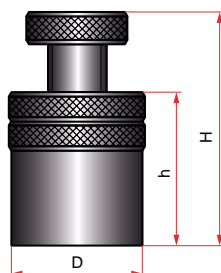

BR6400

Adjustable vertical jacks
 Calzos de roscas (rosca métrica)
 Podpora śrubowa
 Calços ajustáveis
 Verin de calage et d'alignement

| h | H | D | M | REF. |
|-----|-----|----|----|-----------|
| 22 | 30 | 16 | 10 | BR6400-16 |
| 30 | 45 | 28 | 16 | BR6400-28 |
| 45 | 65 | 40 | 20 | BR6400-40 |
| 65 | 95 | 45 | 24 | BR6400-45 |
| 90 | 140 | 60 | 30 | BR6400-60 |
| 125 | 190 | 80 | 45 | BR6400-80 |

BR9001

Suplements
 Casquillo
 Tuleja
 Casquilho
 Bague support

| h | D | REF. |
|-----|----|----------|
| 15 | 28 | BR9001-1 |
| 30 | | BR9001-2 |
| 60 | | BR9001-3 |
| 20 | 40 | BR9002-1 |
| 40 | | BR9002-2 |
| 80 | | BR9002-3 |
| 30 | 45 | BR9003-1 |
| 60 | | BR9003-2 |
| 100 | | BR9003-3 |
| 50 | 60 | BR9004-1 |
| 100 | | BR9004-2 |
| 65 | 80 | BR9005-1 |
| 130 | | BR9005-2 |